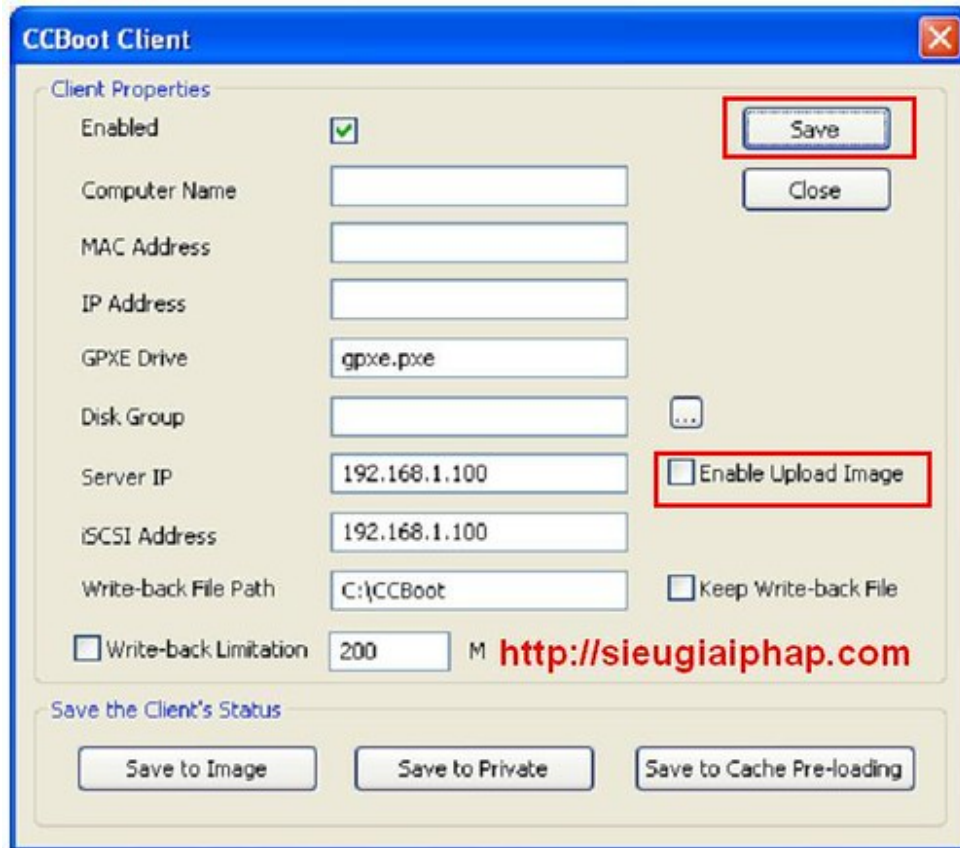

Ccboot 2.1 Windows .rar 32bit Download

**DOWNLOAD:** <https://tinurli.com/2insoe>

**Download**

IBM SmartCloud Enterprise IBM SmartCloud Enterprise, the unified management platform for IBM i and IBM SmartCloud, is available in multiple editions. The IBM SmartCloud Enterprise iSCSI Edition is a version of the IBM SmartCloud Enterprise that includes a Virtual Tape Library, using IBM iSCSI interface cards. The price of the iSCSI edition is \$1,495 for up to 25 Virtual Tape Libraries, \$1,595 for up to 50 Virtual Tape Libraries, and \$1,675 for up to 100 Virtual Tape Libraries. Embedded MultiMedia Controller (EMMC) The Embedded MultiMedia Controller (EMMC) is an electronic board that plugs into an IBM PC compatible computer motherboard and is required to boot from iSCSI. It is available in two different form factors. The first has a gigabit Ethernet port, USB 2.0 port and mini-PCI expansion slot, and the second has USB 2.0 port and a mini-PCI expansion slot. System i System i, introduced in September 2007, is IBM's server line for the i5/OS with optional iSCSI support. The product name for iSCSI System i5/OS is "System i Model 185" and the price of System i model 185 is US\$61,000. System